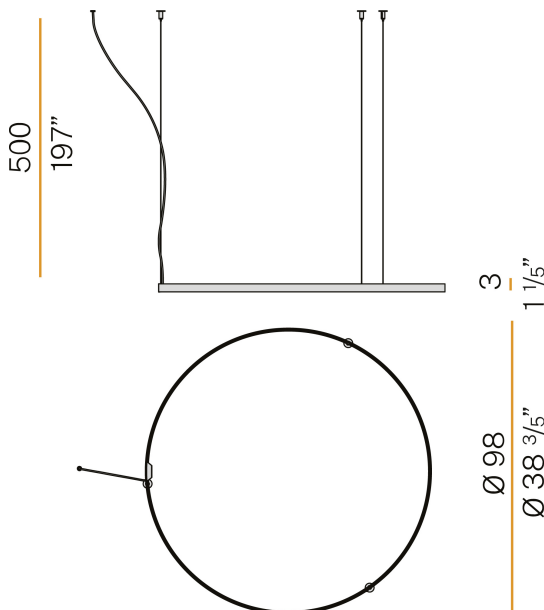

PANZERI

Zero Round

24V DC

M03301.100.0410

● white

Data sheet

CODE	M03301.100.0410
SYSTEM POWER CONSUMPTION	47W
EFFICACY	86.79lm/W
LIGHT SOURCE	LED
LIGHT SOURCE LIFETIME	L70 (B50) 60.000h
COLOUR TEMPERATURE	3000K Ra>90
LIGHT DISTRIBUTION	diffused
POWER SUPPLY	24V DC
DRIVER	remote not included
NOMINAL LUMINOUS FLUX	5670lm
LUMEN OUTPUT	4079lm
EFFICIENCY	71.9%
WEIGHT	1.43 Kg
PROTECTION DEGREE	IP20
COLOUR TOLLERANCES	SDCM 3
PACKING DIMENSIONS (CM)	107,0 x 107,0 x 11,0

Single or multiple suspension lighting fixture for interiors, with direct and indirect light emission.

Bended extruded aluminium structure in white, black, bronze, mat brass or titanium polyacrylic paint.

Extruded polycarbonate diffuser with opaline finish.

Suspension kit with griplocks and 5m (196,9") long steel cables.

5m (196,9") long power cable in transparent PVC.

Provided without power canopy.

Technical drawing

Polar diagram